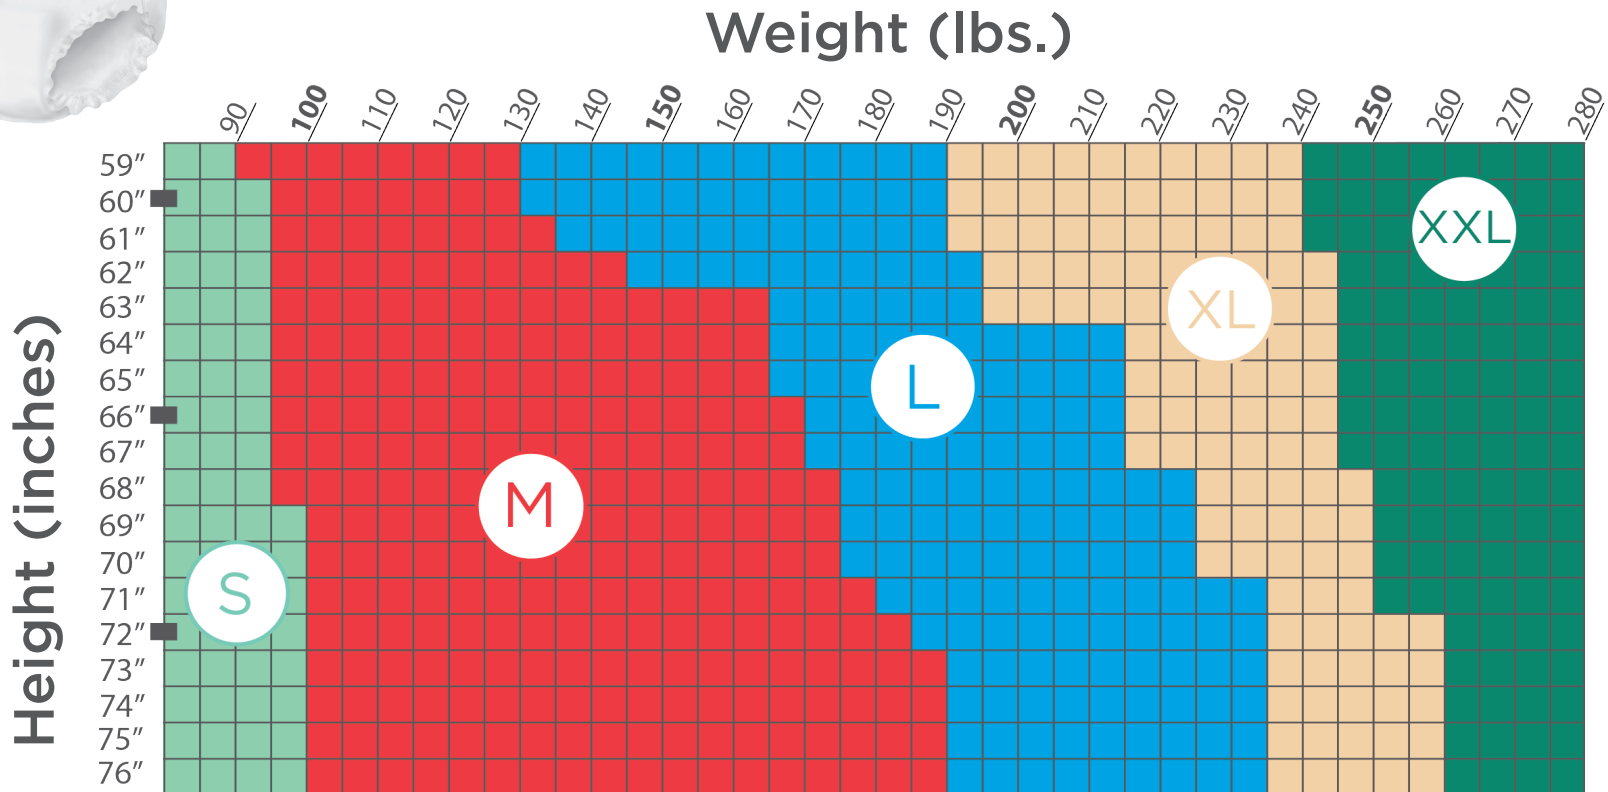

# PROTECTIVE UNDERWEAR HEIGHT & WEIGHT SIZING CHART

THE PROTECTIVE  
HYGIENE  
AUTHORITY

Height Conversion Key					
59"=4'11"	62"=5'2"	65"=5'5"	68"=5'8"	71"=5'11"	74"=6'2"
60"=5'0"	63"=5'3"	66"=5'6"	69"=5'9"	72"=6'0"	75"=6'3"
61"=5'1"	64"=5'4"	67"=5'7"	70"=5'10"	73"=6'1"	76"=6'4"

\*First Quality® sizing charts are suggested sizing only, based on user height and weight.  
© 2018 First Quality Products, Inc.